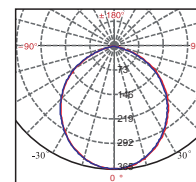

TECHNICAL DETAILS

- SMD LEDs
- CRI >80
- PF >0.95
- CCT 3000K, 4000K or 5700K
- Choices of 9 wattages:
  - 7W, 700 lm
  - 12W, 960 lm
  - 15W, 1,275 lm
  - 11W, 1,200 lm
  - 20W, 1,800 lm
  - 16W, 1,600 lm
  - 22W, 2,200 lm
  - 30W, 2,700 lm
  - 34W, 3,250lm
- Rated life: 30,000 hours

Model	Color temp.	Lumens
NLED9244 7W	3000K/4000K/5700K	700 lm
NLED9244 12W	3000K/4000K/5700K	960 lm
NLED9245 15W	3000K/4000K/5700K	1,275 lm
NLED9246 11W	3000K/4000K/5700K	1,200 lm
NLED9246 20W	3000K/4000K/5700K	1,800 lm
NLED9248 16W	3000K/4000K/5700K	1,600 lm
NLED9248 22W	3000K/4000K/5700K	2,200 lm
NLED9248 30W	3000K/4000K/5700K	2,700 lm
NLED9248 34W	3000K/4000K/5700K	3,250 lm

NLED9244 12W 100°