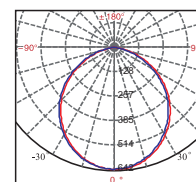

NLED9244 12W 100°

NLED9248 20W 100°