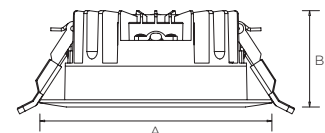

Watts	A	B	Cutout
7W/12W	Ø114	46	Ø100
15W	Ø141	49	Ø125
11W/20W	Ø168	52	Ø150
16W/22W/30W/34W	Ø218	55	Ø200