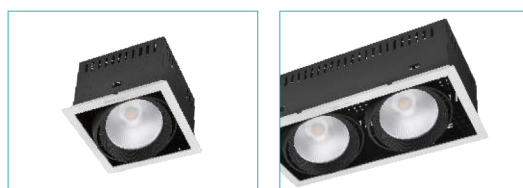

NLED583*

High power multiple down lights

CRI
90

APPLICATIONS

- Shopping malls
- Showrooms
- Fashion shops
- Lobbies

TECHNICAL DETAILS

- COB LEDs
- Rated life: 30,000 hours

CONSTRUCTION

- Die-cast aluminium bezel
- Anodized aluminium reflector
- Steel housing
- Semi-white powder coated finish
- Adjustable angle 40°
- 1-head, 2-head and 3-head designs
- Separate driver for each head included

OPTIONS

- Beam angle: Choice of 15°, or 24°

| Watts | A | B | C | Cut-out |
|-------------|-----|-----|-----|---------|
| 24W/35W | 173 | 173 | 128 | 160x160 |
| 2x24W/2x35W | 358 | 173 | 128 | 345x160 |
| 3x24W/3x35W | 489 | 173 | 128 | 475x160 |