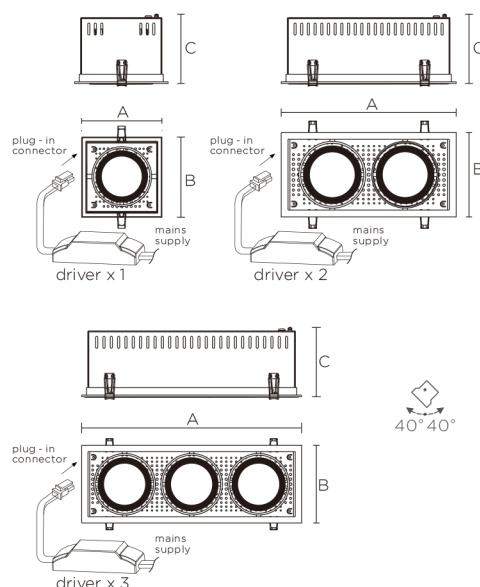

- Die-cast aluminium bezel
- Anodized aluminium reflector
- Steel housing
- Semi-white powder coated finish
- Adjustable angle 40°
- 1-head, 2-head and 3-head designs
- Separate driver for each head included

OPTIONS

- Beam angle: Choice of 15°, or 24°

| Watts | A | B | C | Cut-out |
|-------------|-----|-----|-----|---------|
| 24W/35W | 173 | 173 | 128 | 160x160 |
| 2x24W/2x35W | 358 | 173 | 128 | 345x160 |
| 3x24W/3x35W | 489 | 173 | 128 | 475x160 |