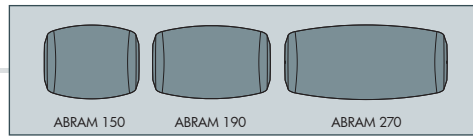

ABRAM 150 AB1.000.J1K

3,5W

CCT SETTABLE R7s LED LAMP INCLUDED
2700K/4000K/6500K

Pcs 30
Kg 11
mc 0,057

ABRAM 190 AB2.000.K1K

7,5W

CCT SETTABLE R7s LED LAMP INCLUDED
2700K/4000K/6500K

Pcs 30
Kg 13,3
mc 0,057

ABRAM 270 AB3.000.P1K

10,5W

CCT SETTABLE R7s LED LAMP INCLUDED
2700K/4000K/6500K

Pcs 14
Kg 8,5
mc 0,057